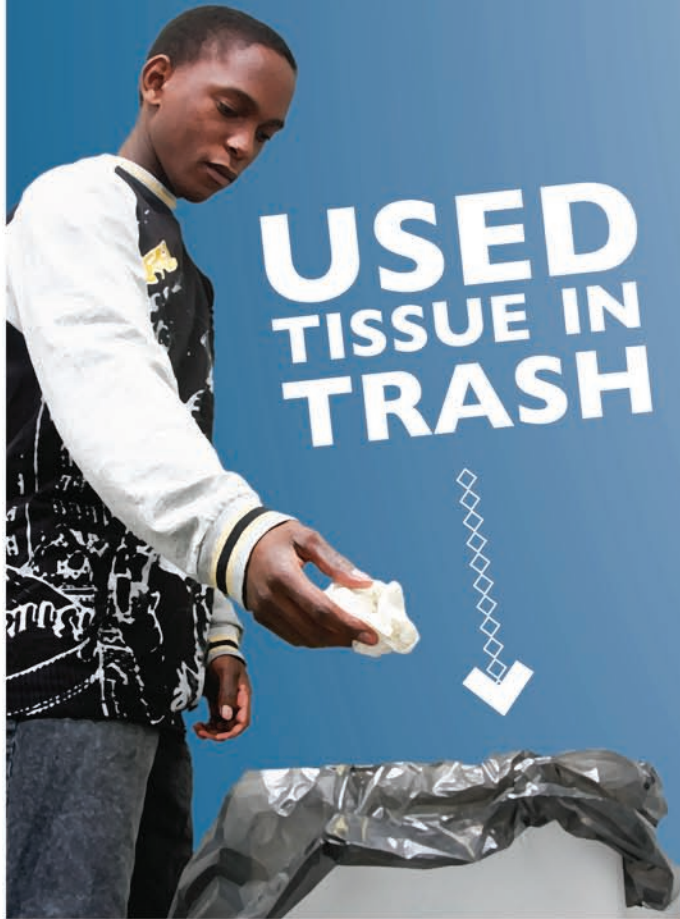

glenn knows

COVER YOUR COUGH

USED TISSUE IN TRASH

JAMIE HAS NO TISSUE... GOOD MAN! INTO YOUR SLEEVE

RICHARD KNOWS CLEAN HANDS SAVE LIVES! WASH WITH SOAP.

DANIELLE IS NOT NEAR A BATHROOM SO SHE USES A HAND SANITIZER. BERRY BLEND.

STOP THE FLU BUG

If you think you have the flu practice self-care and stay home.

SYMPTOMS:

a fever / a dry cough / an aching body / very weak and tired

For more information go to: www.cauc.ca/flu